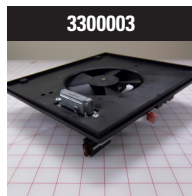

Replacement Parts for Pro Air Systems

INFORMATION SHEET

nfi.parts

We have access to many alternate replacement parts for your Pro Air HVAC systems.

Pro Air PN	Replaced By NFI P/N	DESCRIPTION
15-004-260	2012686ARB	VALVE ASSY-WATER 12V W/.625 NIPPLES
60-001-523	1405993ARB	VALVE, KAZOO BLACK TUBING
04-000-090	2007935ARB	HOSE, AC #10 ACC X 600
04-000-091	3300312	PUMP-BOOSTER 90 12V MAG DRIVE BRUSHLESS (J-HOSE 3300328 IF NEEDED)
50-001-955	3300009	COMPRESSOR, TM21 ACC
76-62235-98	3300009	*COMPRESSOR, TM21 ACC
400-047	3300009	*COMPRESSOR, TM21 ACC
05-001-121	3300059	COMPRESSOR, QP-16, 12V, 8 GROOVE DIRECT MOUNT PAD.
05-000-432	3300059	COMPRESSOR, QP-16, 12V, 8 GROOVE DIRECT MOUNT PAD.
05-001-221	3300414	COMPRESSOR-A/C TM16
05-000-516	2000767ARB	FTG, HOSE 90 DEGREE #8 FEMALE O-RING X #10 HOSE
50-000-494	3300415	HEATER-65K BTU WALL MOUNT
200-41-002	3300189	BLOWER ASSY
11-000-214	3300006	BLOWER ASSY, DUAL WHEEL (DASH UNIT)
68-000-076	3300006	BLOWER ASSY, DUAL WHEEL (DASH UNIT)
95-006-068	6492093	*SWITCH-HI-PRESSURE ACC 300PSI
EXP-002	3300031	VALVE-EXPANSION 2TON BLK TYPE R134A
66-000-068	3300416	*HTR-65KBTU GAS LOW PROFILE SYSTEM MODEL 465
50-001-250	3300416	*HTR-65KBTU GAS LOW PROFILE SYSTEM MODEL 465
MTR-105	3300012	*FAN-VA09-AP50/C-27A 11IN S/12V
MTR-125	3300482	*FAN-12" COND 12V LL PULLER
11-000-280	3300003	*FAN-5 BLADE FAN W/MTG PLATE&RESISTOR
05-000-682	3300046	FILTER DRYER/ W/SIGHT GLASS
11-000-168	3300055	*FAN ASSY-12V
400-080-EZ	3300049	COMP-A/C DIRECT MNT TM16 8 GROOVE 12V
MTR-120-T	3300052	*MOTOR ASSY, COND FAN

**slight modification may be required during installation depending on your bus make and model*

FEATURED PRODUCTS

50001604

3300001

3300003

3300004

3300312 & 3300328

3300050