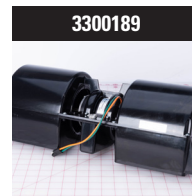

Replacement Parts for Pro Air Systems

INFORMATION SHEET

nfi.parts

We have access to many alternate replacement parts for your Pro Air HVAC systems.

Pro Air PN	Replaced By NFI P/N	DESCRIPTION
15-004-260	2012686ARB	VALVE ASSY-WATER 12V W/.625 NIPPLES
60-001-523	1405993ARB	VALVE, KAZOO BLACK TUBING
04-000-090	2007935ARB	HOSE, AC #10 ACC X 600
04-000-091	3300312	PUMP-BOOSTER 90 12V MAG DRIVE BRUSHLESS (J-HOSE 3300328 IF NEEDED)
50-001-955	3300009	COMPRESSOR, TM21 ACC
76-62235-98	3300009	*COMPRESSOR, TM21 ACC
400-047	3300009	*COMPRESSOR, TM21 ACC
05-001-121	3300059	COMPRESSOR, QP-16, 12V, 8 GROOVE DIRECT MOUNT PAD.
05-000-432	3300059	COMPRESSOR, QP-16, 12V, 8 GROOVE DIRECT MOUNT PAD.
05-001-221	3300414	COMPRESSOR-A/C TM16
05-000-516	2000767ARB	FTG, HOSE 90 DEGREE #8 FEMALE O-RING X #10 HOSE
50-000-494	3300415	HEATER-65K BTU WALL MOUNT
200-41-002	3300189	BLOWER ASSY
11-000-214	3300006	BLOWER ASSY, DUAL WHEEL (DASH UNIT)
68-000-076	3300006	BLOWER ASSY, DUAL WHEEL (DASH UNIT)
95-006-068	6492093	*SWITCH-HI-PRESSURE ACC 300PSI
EXP-002	3300031	VALVE-EXPANSION 2TON BLK TYPE R134A
66-000-068	3300416	*HTR-65KBTU GAS LOW PROFILE SYSTEM MODEL 465
50-001-250	3300416	*HTR-65KBTU GAS LOW PROFILE SYSTEM MODEL 465
MTR-105	3300012	*FAN-VA09-AP50/C-27A 11IN S/12V
MTR-125	3300482	*FAN-12" COND 12V LL PULLER
11-000-280	3300003	*FAN-5 BLADE FAN W/MTG PLATE&RESISTOR
05-000-682	3300046	FILTER DRYER/ W/SIGHT GLASS
11-000-168	3300055	*FAN ASSY-12V
400-080-EZ	3300049	COMP-A/C DIRECT MNT TM16 8 GROOVE 12V
MTR-120-T	3300052	*MOTOR ASSY, COND FAN

**slight modification may be required during installation depending on your bus make and model*

FEATURED PRODUCTS

50001604

3300001

3300003

3300004

3300312 & 3300328

3300050